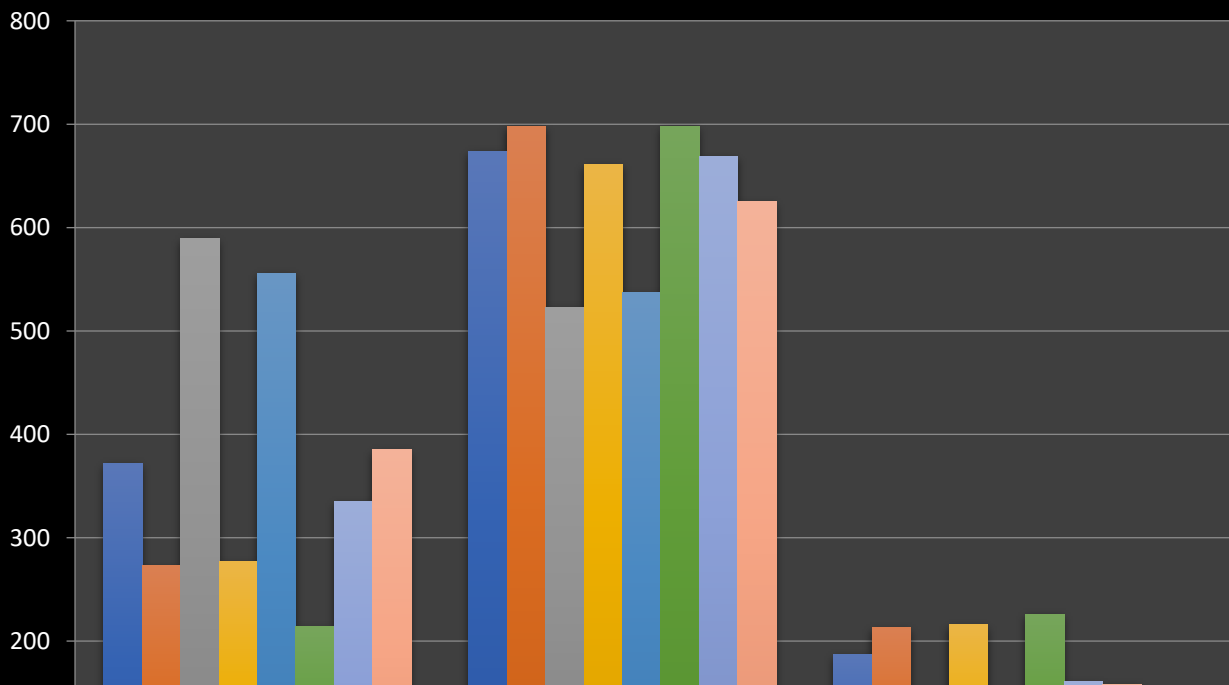

Alumni Feedback

Parents Feedback

College (A).

■ Coaching conducted by *Queen Mary's College (A)* for *Competitive Exams*

Need Improvement