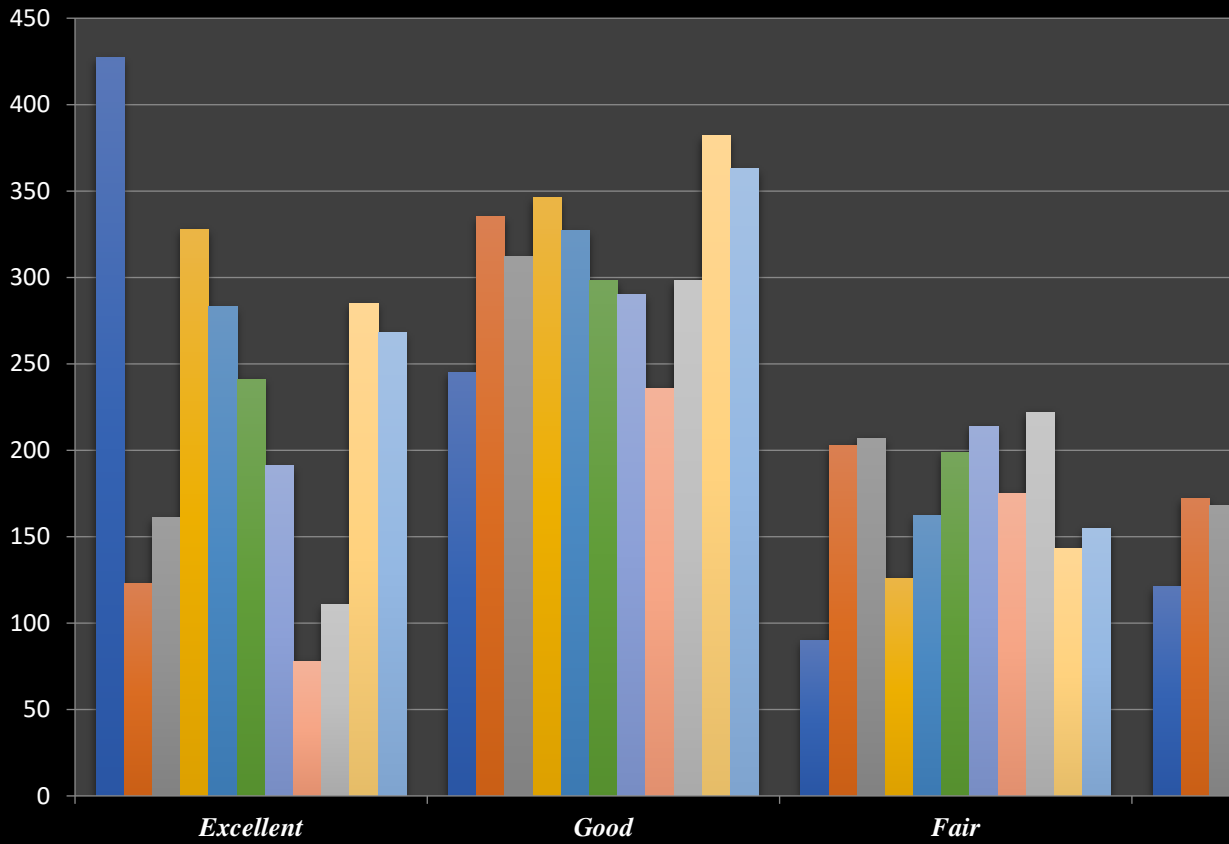

Alumni Feedback

Parents Feedback

College (A).

■ Coaching conducted by *Queen Mary's College (A)* for *Competitive Exams*

Need Improvement