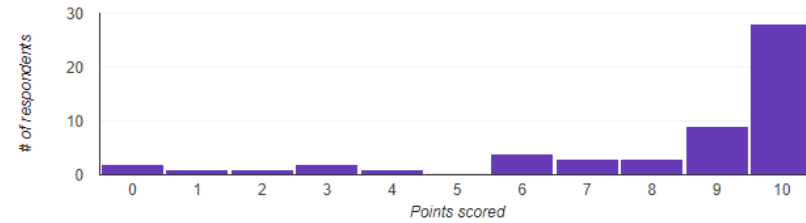

Name *

Short answer text

Class and Medium *

Short answer text

Whatsapp Number *

Insights

Average 8.2 / 10 points	Median 10 / 10 points	Range 0 - 10 points
-----------------------------------	---------------------------------	-------------------------------

Total points distribution

Email ID

Copy

54 responses

Send

Questions Responses **156** Settings

massive

open