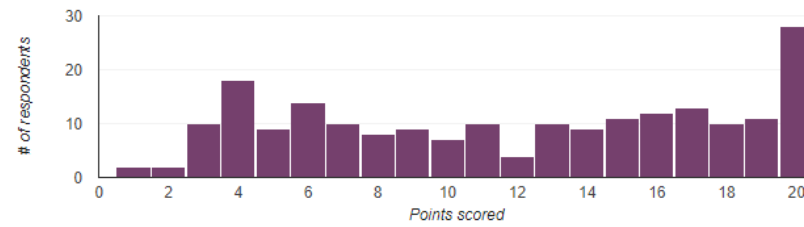

Individual

Insights

Average
11.9 / 20 points

Median
13 / 20 points

Range
1 - 20 points

Total points distribution

QUEEN MARY'S COLLEGE (A) CHENNAI -4
PG & Research Department of History
TWO DAYS NATIONAL ONLINE WORKSHOP ON
RECENT TRENDS IN RESEARCH METHODOLOGY

Section 1 of 2

Queen Mary's College (A), Chennai – 600 004. PG & Research Department of History, Two Days National Online Workshop on Recent Trends in Research Methodology

B I U [Link] [Text]

Form description