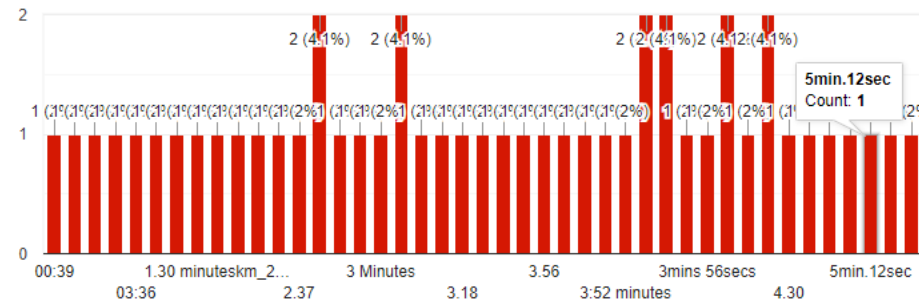

Questions Responses 49 Settings

DURATION OF THE VIDEO IN MINUTES

Copy

49 responses

Upload Video Mp4

View folder

48 responses

- km_20210805_720p(2) - HARINI P I M COM.mp4
- km_20210806_1080p(1) - Monika Dhayanidhi.mp4
- Moments of Pride and Freedom - Kaviya Selvam.mp4
- Soloop_20210806222140 - 5213 kaviya. R.mp4
- Prominent leaders of Indian Freedom Struggle _432x432 - Abinaya Thankaraj.mp4
- sudar mathi Msc maths - Sudar Mathi K. A. M. 1- Msc Mathematics.mp4
- akshtha.a b.com (general) - 6002 Akshtha.A.mp4
- KAVIYA B(Prominent leaders Struggle for Independence) - Kaviya Raja.mp4