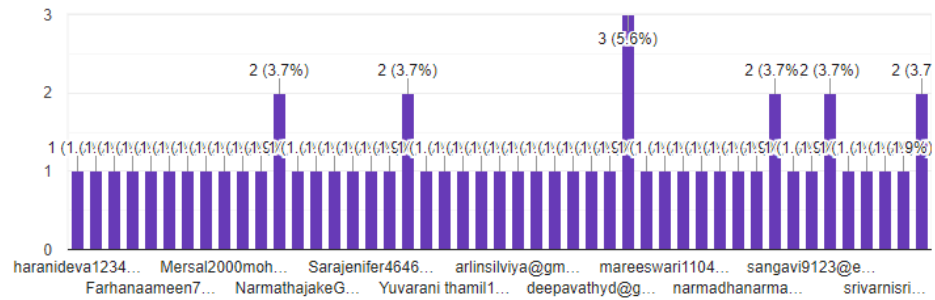

Name *

Short answer text

Class and Medium *

Short answer text

Whatsapp Number *

Insights

Average 8.2 / 10 points	Median 10 / 10 points	Range 0 - 10 points
-----------------------------------	---------------------------------	-------------------------------

Total points distribution

Email ID

Copy

54 responses

Send

Questions Responses **156** Settings

massive

open