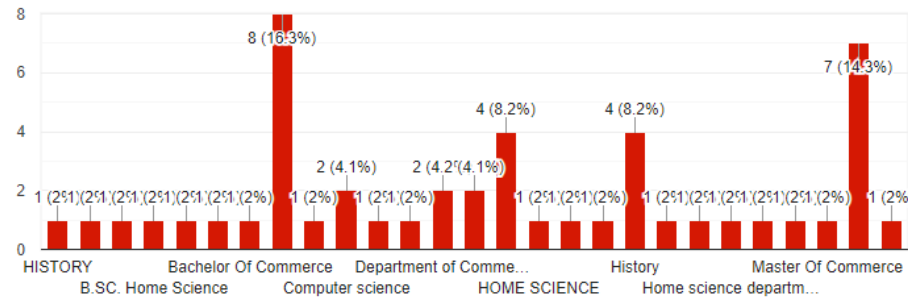

WHATSAPP NUMBER

Copy

49 responses

TITLE OF THE VIDEO & LANGUAGE

Copy

49 responses

Questions Responses 49 Settings

DURATION OF THE VIDEO IN MINUTES